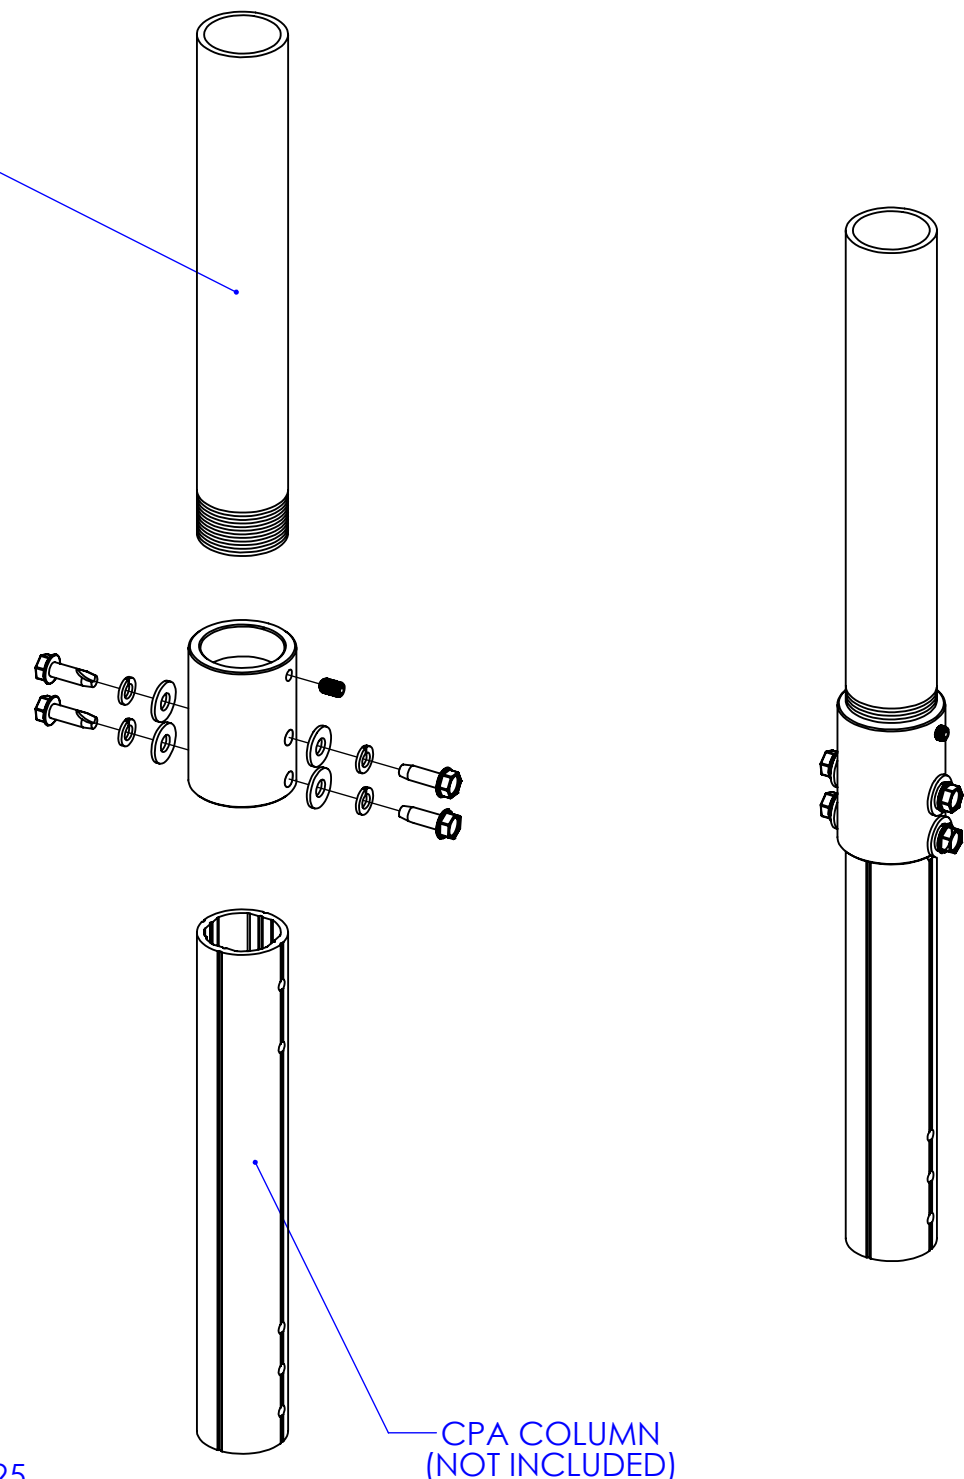

1-1/2" NPT COLUMN  
(NOT INCLUDED)

**THE INFORMATION AND DESIGNS CONTAINED IN THIS DRAWING ARE CONFIDENTIAL AND THE PROPRIETARY PROPERTY OF MILESTONE AV TECHNOLOGIES NEITHER THIS DESIGN NOR ANY INFORMATION CONTAINED IN THIS DRAWING MAY BE REPRODUCED OR DISCLOSED TO OTHERS WITHOUT THE EXPRESS WRITTEN CONSENT OF MILESTONE AV TECHNOLOGIES.**

CAD GENERATED DRAWING, DO NOT MANUALLY UPDATE.				6436 CITY WEST PKWY EDEN PRAIRIE MN, 55344 PHONE: 866-977-3901 FAX: 877-894-6918	
DRAWN BY	JAB	3/20/2013		DESCRIPTION	
ENG APPROVAL			CPA FEMALE TO NPT FEMALE COUPLING		
MFG APPROVAL			MODEL NO.		
QA APPROVAL			CPA264		
SHEET 1 OF 1		SCALE	SIZE	DWG. NO.	REV.
		1:1	B	TECH-000338	00