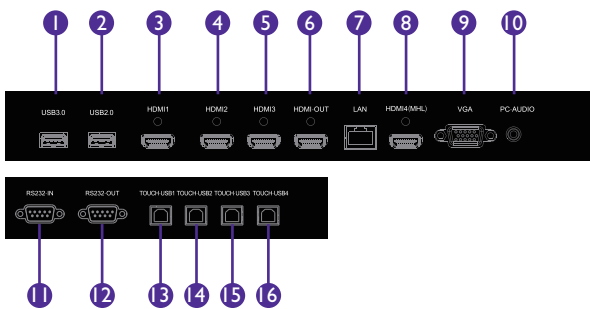

EZWrite 4.0 Lite Annotation Tool

A wide range of files can be instantly opened with EZWrite 4.0 Lite for convenient annotations. The Floating Toolbar allows quick access to frequently used tools such as Whiteboard, Annotation Tools. Text, numbers, forms, and drawings are instantly converted with Intelligent Handwriting Recognition. Erasing is done with a palm swipe. And Tool Box includes features such as Calculator, Geometry Recognition, Timer, Buzzer and Score Board.

Intuitive Design

The smart teaching design of RP553K incorporates a sound bar with two front speakers and integrated pen tray.

InstaQShare Wireless Collaboration Solution

Integrated InstaQShare app enables easy wireless presentation and collaboration by screen mirroring. Launching the host app and downloading the client app onto an Android, iOS, Mac or Windows device, up to 16 participants can instantly stream content like presentations and full HD videos smoothly.

Innovative Features

Some innovative features include Intelligent Handwriting Recognition, 4K Ultra-HD resolution and Driver-Free Touch Technology for Instant Plug and Play. These features allow RP553K to be the ultimate interactive display for Enhanced Interactive Learning.

Input and Output Terminals

- | | | | |
|---|--------------|----|------------------|
| 1 | USB 3.0 | 9 | VGA |
| 2 | USB 2.0 | 10 | PC Audio |
| 3 | HDMI 1 | 11 | RS232 Input |
| 4 | HDMI 2 | 12 | RS232 Output |
| 5 | HDMI 3 | 13 | * Touch-USB 1 |
| 6 | HDMI Output | 14 | ** Touch-USB 2 |
| 7 | LAN | 15 | *** Touch-USB 3 |
| 8 | HDMI 4 (MHL) | 16 | **** Touch-USB 4 |