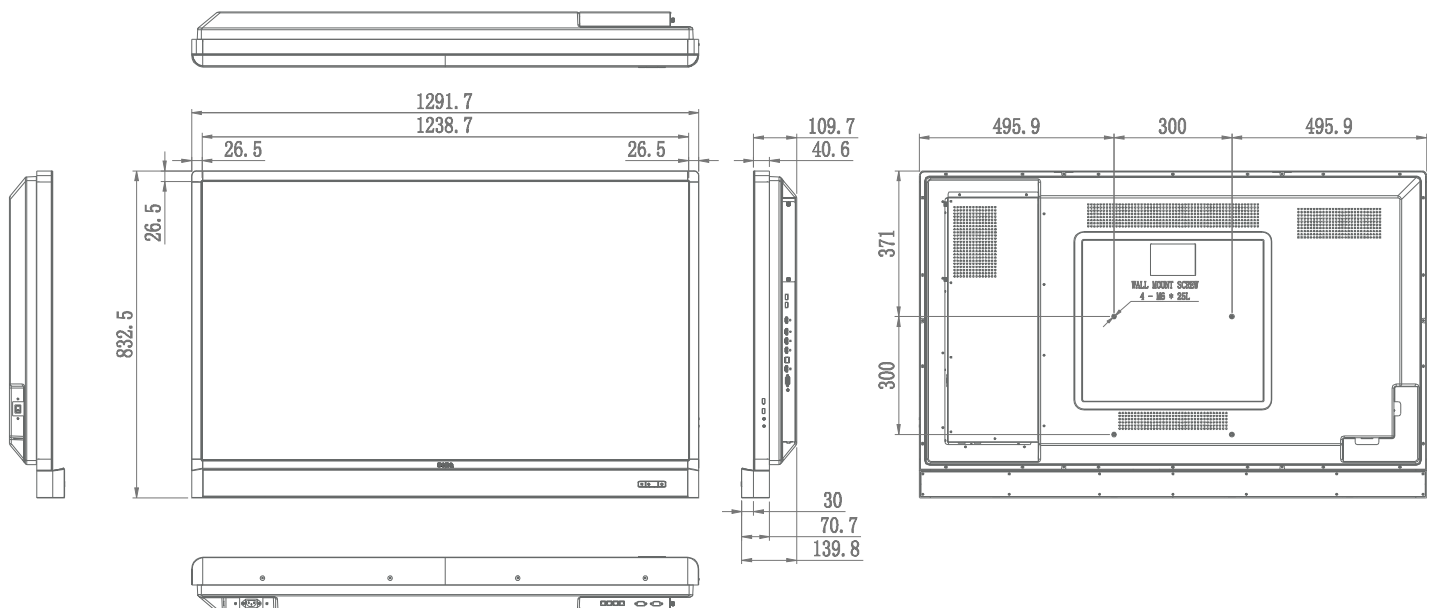

Specifications

Panel	Screen Size	55"		
	Resolution	3840 x 2160		
	Brightness (Typ.)	350 nits		
	Contrast Ratio (Typ.)	1200 : 1		
	Viewing Angle (H / V)	178° / 178°		
	Response Time (G-t-G)	6ms		
	Backlight Life	30,000 hours		
	Operating Hours	18 / 7		
Power	Orientation	Landscape		
	Type	Internal		
	Power Supply	100V ~ 240V, 50Hz / 60Hz		
	Power Consumption	Maximum	170W	
		Typical	119W	
		Standby mode	0,5W	
		Off Mode	0W	
	AC Power Switch	Yes		
Wake up	VGA			
Touch	Technology, Number of Touches	IR, 10 points		
	Interface	USB x 4		
Glass	Tempered Glass, Hardness	4 mm, 7H		
	AG Coating	80%		
Caring	Eye-Care	Smart Eye-Care		
Environment	Operation Temperature	0°C ~ 40°C		
	Operating Humidity	20% ~ 80% RH non-condensing		
Connectivity	Input	VGA	x 1	
		HDMI 2.0	x 1	
		HDMI 1.4	x 3	
	Output	HDMI	x 1	
		Audio Output	x 1 (3.5 mm)	
	USB	USB 3.0	x 1	
		USB 2.0	x 3	
	RS232	Yes		
RJ45	Yes			
Remote Controller	Yes			
Audio	Internal Speaker	20W x 2		
	Dimension	Screen	1292 x 833 x 110 mm	
Package		1520 x 965 x 245 mm		
Weight		Screen	44 kg	
		Package	53 kg	
Bezel Width	26.5 mm (Top / Side), 97 mm (Bottom)			
Wall Mounting (VESA)	300 x 300 mm			
(Screw Type / Max. Length)	M6 x 25 mm			
OPS PC	Yes			
Pen Tray	Yes			
Accessory	Remote controller, Power cord, VGA cable, USB cable, Touch pen (x 2), Quick Start Guide			

Dimensions

BenQ Europe B.V.

Meerakkerweg 1-17
5652 AR Eindhoven
The Netherlands
Tel: +31 88 8889200

BenQ.eu

© 2017 BenQ Corp. Specifications may vary by region, please visit your local stores for details. Actual product's features and specifications are subject to change without notice. This material may include corporate names and trademarks of third parties which are the properties of the third parties respectively.

Scan the QR Code
for more information

BENQ