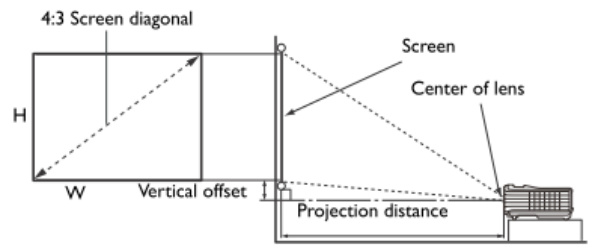

Dimensions	Dimensions(W x H x D)	331 x 246.2 x 129.4 mm (include feet)
	Weight	331 x 246.2 x 114.4 mm (exclude feet)
		3.0 Kg (6.61 lbs)

Power	Power Supply	AC100 to 240V, 3.5 A, 50 to 60 Hz
	Power Consumption	350W(Normal), 261W(Eco), Standby <0.5W
	Power Management Function	Automatic power off after 20 minutes without a display source

*Lamp life results will vary depending on environmental conditions and usage. Actual product's features and specifications are subject to change without notice.

** Default mode is Presentation. When 3D is on, Picture Modes only shows 3D. When 3D is off, it is not shown in Picture Modes.

MX704 Projector

Distance Chart

Screen size				Distance from screen (cm)			Vertical offset (cm)
Diagonal		H	W	Min length	Average	Max length	
Inch	mm	(cm)	(cm)	(max. zoom)		(min. zoom)	
60	1524	91	122	238	250	262	9.1
70	1778	107	142	278	292	306	10.7
80	2032	122	163	318	334	350	12.2
90	2286	137	183	358	376	393	13.7
100	2540	152	203	397	417	437	15.2
110	2794	168	224	437	459	481	16.8
120	3048	183	244	477	501	525	18.3
130	3302	198	264	517	543	568	19.8
140	3556	213	284	556	584	612	21.3
150	3810	229	305	596	626	656	22.9
160	4064	244	325	636	668	699	24.4
170	4318	259	345	676	709	743	25.9
180	4572	274	366	715	751	787	27.4
190	4826	290	386	755	793	831	29.0
200	5080	305	406	795	835	874	30.5
250	6350	381	508	994	1043	1093	38.1
300	7620	457	610	1192	1252	1312	45.7