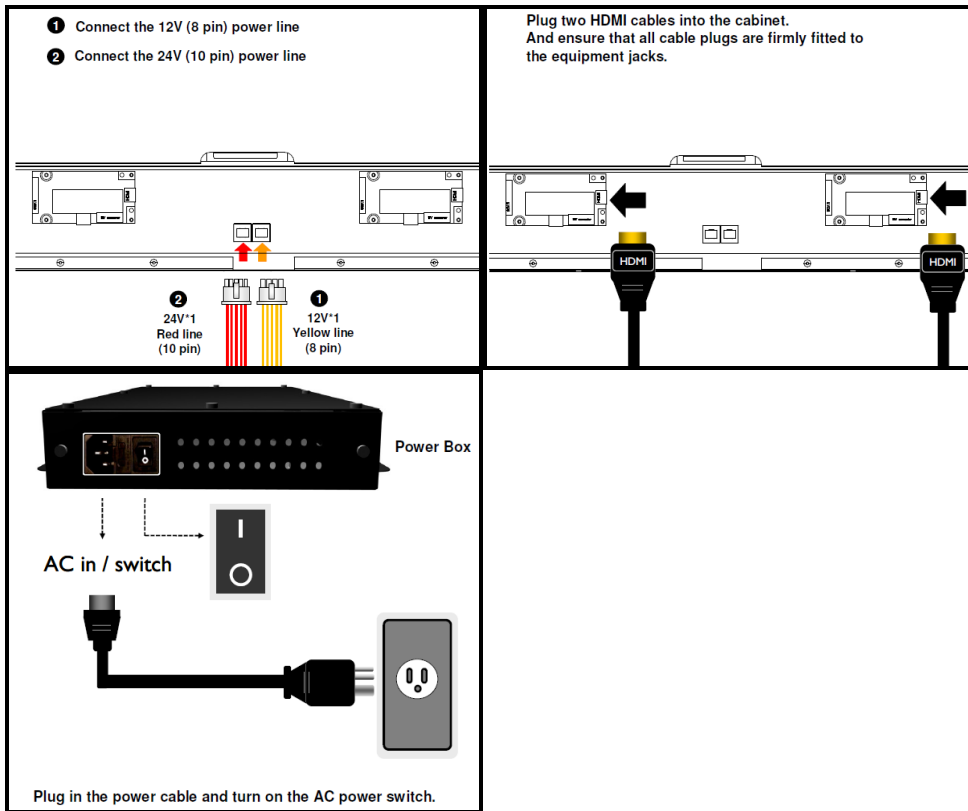

Data sheet

Input/output terminals