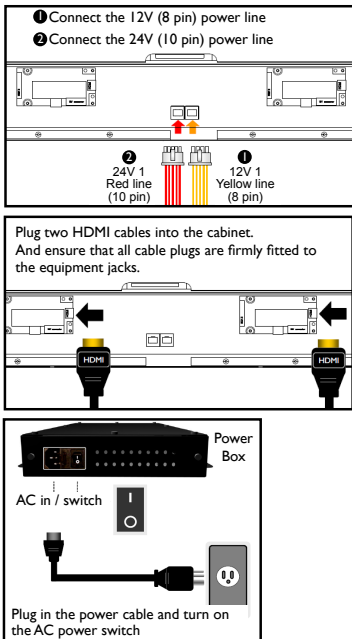

Input / Output Terminals

Specifications		DH551C	DH551F	
Panel	LCD Size	55"	55"	
	Light Source	LED	LED	
	Active Area (mm)	47.6" (H) x 26.7" (V)	47.6" (H) x 26.7" (V)	
	Resolution	FHD 1920 x 1080 (pixels)	FHD 1920 x 1080 (pixels)	
	Aspect Ratio	16:9	16:9	
	Brightness	700 / 700 nits	700 / 700 nits	
	Contrast Ratio	3000 : 1 (typ)	3000 : 1 (typ)	
	Response Time (ms)	6.5	6.5	
	Pixel Pitch	0.21 (H) x 0.63(W)	0.21 (H) x 0.63(W)	
	Frame Rate	60Hz	60Hz	
	Viewing Angle	178 degree (H) / 178 degree (V)	178 degree (H) / 178 degree (V)	
	Light Life	50,000 hrs (typ.)	50,000 hrs (typ.)	
	Color gamut (x% NTSC)	72%	72%	
	Panel Bit	8 bit, 16.7M	8 bit, 16.7M	
Power	Voltage	AC 100V~240V (50/60Hz)	AC 100V~240V (50/60Hz)	
	Maximum (Watt)	275W	275W	
	Typical (Watt)	230W	230W	
	Standby (Watt)	2W	2W	
	Power Off (Watt)	<= 1W	<= 1W	
Environment	Operation Temp (dC)	0°C ~ 40°C	0°C ~ 40°C	
	Storage Temp (dC)	-10°C ~ 50°C	-10°C ~ 50°C	
	Storage Humidity	20% ~ 80% RH	20% ~ 80% RH	
	Operating Humidity	20% ~ 80% RH	20% ~ 80% RH	
	Display Orientation	Landscape / Portrait	Landscape / Portrait	
	Usage (hrs/days)	24hrs/7days	24hrs/7days	
	AC Power	Power (AC) Input	Yes	Yes
Input	Power switch	x1 (Bottom housing)	x1 (Power box)	
	HDMI	x2	x2	
ME	Weight (without / with packing)	Display: 90 / 105 lbs Stand: 117 / 136 lbs	100 / 109 lbs (power box) 124 lbs	
	Dimension (WxHxD)	79.9" x 33.9" x 2.4" (Stand: 17.8")	59.6" x 33.7" x 0.9"	
	Bezel Width (T/B/L/R)	64.2 / NA / 87.0 / 87.0 mm	64.2 / 239.1 / 87.0 / 87.0 mm	
Language	OSD	EN/SP/EF/GM/IT/EP/RS/SN/ JA/TC	EN/SP/EF/GM/IT/EP/RS/SN/ JA/TC	
Accessory	Remote Controller	x1	x1	
	PWR Cord	x1	x1	
	Quick start guide	x1	x1	
	Stand	x1	No	
	Adaptor	x1 (bottom stand)	x1 (Power box)	
Number	UPC code	8400460-3292-0	8400460-3230-2	
	BenQ Part Number	9H.F28PU.NA1	9H.F27PU.NA1	
Warranty	Warranty	3-year	3-year	
Features	HDMI-HDCP	Yes	Yes