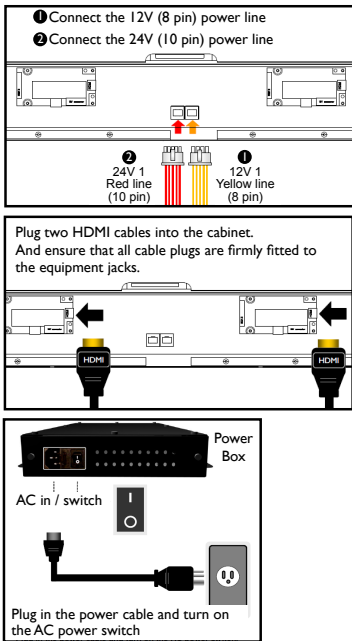

Input / Output Terminals

Specifications	DH551C	DH551F		
Panel	LCD Size	55"	55"	
	Light Source	LED	LED	
	Active Area (mm)	47.6" (H) x 26.7" (V)	47.6" (H) x 26.7" (V)	
	Resolution	FHD 1920 x 1080 (pixels)	FHD 1920 x 1080 (pixels)	
	Aspect Ratio	16:9	16:9	
	Brightness	700 / 700 nits	700 / 700 nits	
	Contrast Ratio	3000 : 1 (typ)	3000 : 1 (typ)	
	Response Time (ms)	6.5	6.5	
	Pixel Pitch	0.21 (H) x 0.63(W)	0.21 (H) x 0.63(W)	
	Frame Rate	60Hz	60Hz	
	Viewing Angle	178 degree (H) / 178 degree (V)	178 degree (H) / 178 degree (V)	
	Light Life	50,000 hrs (typ.)	50,000 hrs (typ.)	
	Color gamut (x% NTSC)	72%	72%	
	Panel Bit	8 bit, 16.7M	8 bit, 16.7M	
Power	Voltage	AC 100V~240V (50/60Hz)	AC 100V~240V (50/60Hz)	
	Maximum (Watt)	275W	275W	
	Typical (Watt)	230W	230W	
	Standby (Watt)	2W	2W	
	Power Off (Watt)	<= 1W	<= 1W	
Environment	Operation Temp (dC)	0°C ~ 40°C	0°C ~ 40°C	
	Storage Temp (dC)	-10°C ~ 50°C	-10°C ~ 50°C	
	Storage Humidity	20% ~ 80% RH	20% ~ 80% RH	
	Operating Humidity	20% ~ 80% RH	20% ~ 80% RH	
	Display Orientation	Landscape / Portrait	Landscape / Portrait	
	Usage (hrs/days)	24hrs/7days	24hrs/7days	
	AC Power	Power (AC) Input	Yes	Yes
Input	Power switch	x1 (Bottom housing)	x1 (Power box)	
	HDMI	x2	x2	
ME	Weight (without / with packing)	Display: 90 / 105 lbs Stand: 117 / 136 lbs	100 / 109 lbs (power box) 124 lbs	
	Dimension (WxHxD)	79.9" x 33.9" x 2.4" (Stand: 17.8")	59.6" x 33.7" x 0.9"	
	Bezel Width (T/B/L/R)	64.2 / NA / 87.0 / 87.0 mm	64.2 / 239.1 / 87.0 / 87.0 mm	
Language	OSD	EN/SP/EF/GM/IT/EP/RS/SN/ JA/TC	EN/SP/EF/GM/IT/EP/RS/SN/ JA/TC	
Accessory	Remote Controller	x1	x1	
	PWR Cord	x1	x1	
	Quick start guide	x1	x1	
	Stand	x1	No	
	Adaptor	x1 (bottom stand)	x1 (Power box)	
Number	UPC code	8400460-3292-0	8400460-3230-2	
	BenQ Part Number	9H.F28PU.NA1	9H.F27PU.NA1	
Warranty	Warranty	3-year	3-year	
Features	HDMI-HDCP	Yes	Yes