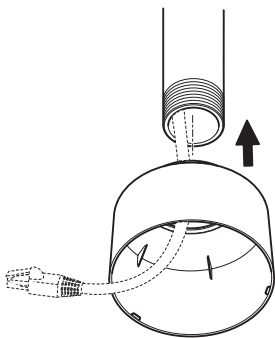

# AXIS T94F01D Pendant Kit for AXIS M3006-V/M3007-PV Network Camera

1x

1x

1x

1x

i

i

1