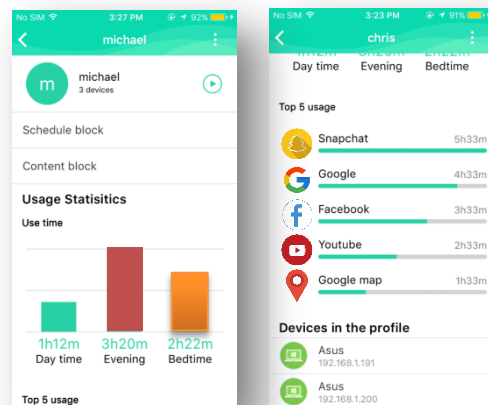

Tri-Band Wi-Fi System You Can Rely On

Whether you're in the basement, the garden or the living room, you want all your Wi-Fi devices to work smoothly. The ASUS Lyra whole home Wi-Fi system uses three interconnected Wi-Fi nodes to deliver a super-fast, reliable and secure signal to every corner of your home.

More Bands, More Capacity

Lyra has three separate frequency bands. One band is dedicated to inter-node connections, leaving the other two completely free for full-bandwidth device connections.

Smart Antennas for Stable Wi-Fi

Each Lyra node automatically optimizes its connections to the other nodes, ensuring the most stable Wi-Fi signal at all times.

Take Care of Your Family

Keep an eye on your family members' network usage and adjust the time/application allowance for each person. The most cutting-edge parental controls on Lyra allows you to block specific mobile apps and web domain without totally block the

One App for All

With the ASUS Hive app you can set up, manage, and diagnose your network — even without a PC!

What's Inside the Box

- Lyra x 3
- 2m Ethernet cable
- Power adapters
- Quick start guide

Specifications