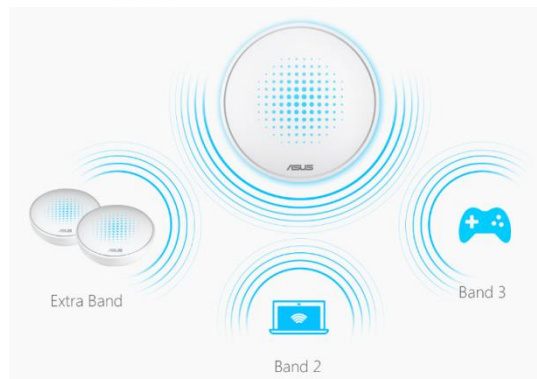

Lyra

Complete Home Wi-Fi Corner to Corner Coverage

- **Tri-Band Wi-Fi System You Can Rely On**
- A dedicated 5GHz high speed connection deliver a super-fast reliable and secure signal to every corner of your home.
- **Smooth Wi-Fi, Always**
- Lyra connects you to the best signal source wherever you're in the home.
- **Smart Antennas for Stable Wi-Fi**
- Each Lyra node automatically optimizes its connections to the other nodes, ensuring the most stable Wi-Fi signal at all times

Tri-Band Wi-Fi System You Can Rely On

Whether you're in the basement, the garden or the living room, you want all your Wi-Fi devices to work smoothly. The ASUS Lyra whole home Wi-Fi system uses three interconnected Wi-Fi nodes to deliver a super-fast, reliable and secure signal to every corner of your home.

More Bands, More Capacity

Lyra has three separate frequency bands. One band is dedicated to inter-node connections, leaving the other two completely free for full-bandwidth device connections.

Smart Antennas for Stable Wi-Fi

Each Lyra node automatically optimizes its connections to the other nodes, ensuring the most stable Wi-Fi signal at all times.

Take Care of Your Family

Keep an eye on your family members' network usage and adjust the time/application allowance for each person. The most cutting-edge parental controls on Lyra allows you to block specific mobile apps and web domain without totally block the