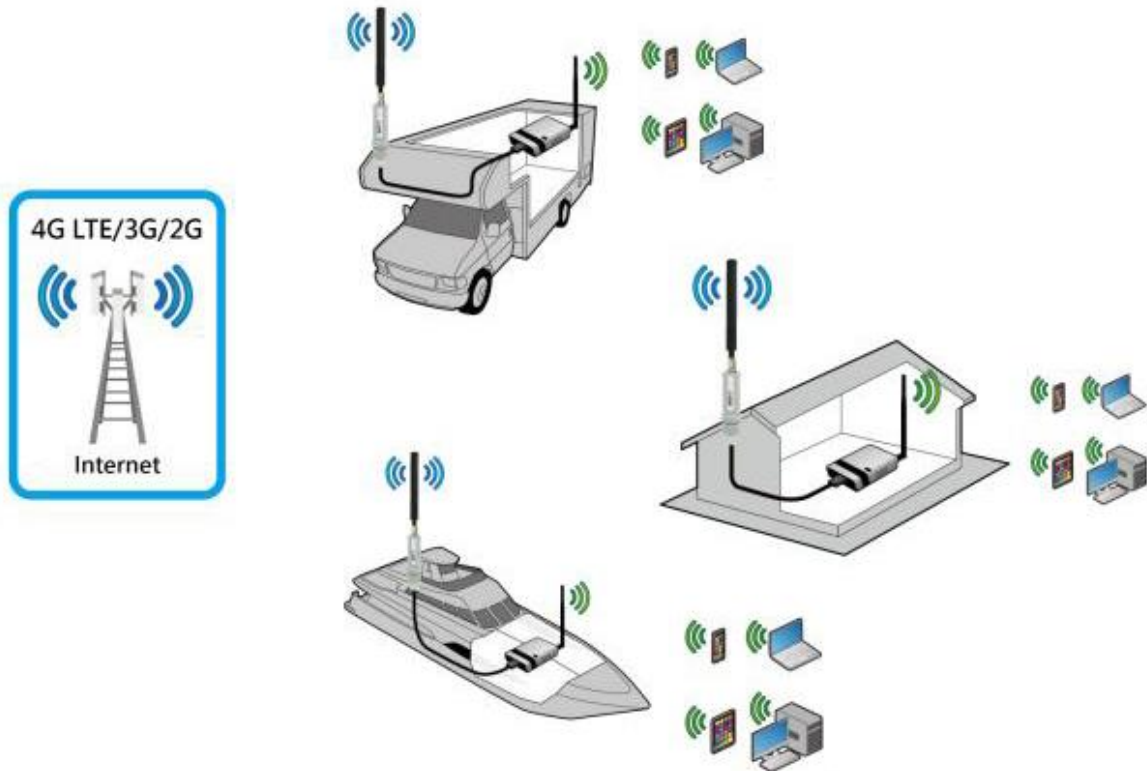

### External Antenna Connector

Standard N female antenna connector allow users  
to use desired 4G antenna

### Waterproof Design

Outdoor IP66 design to protect from dust, oil and water

**Note:** Actual mobile data performance may vary due to signal strength, coverage, operation frequencies, base station status, network congestion and the network management services over 4G LTE network.

### Package Contents

- Tube-U4G • 4G Antenna • 5M High-quality USB cable
- QIG • ALFA sticker • Pole Mount Strap

## Application Scenario

---

- Plug-n-Play Driver/Utility Auto-Installation on Windows OS platform

- 4G Mobile Internet Sharing via R36  
(Ideal solution for home, RV and boat for multiple-user Internet access)