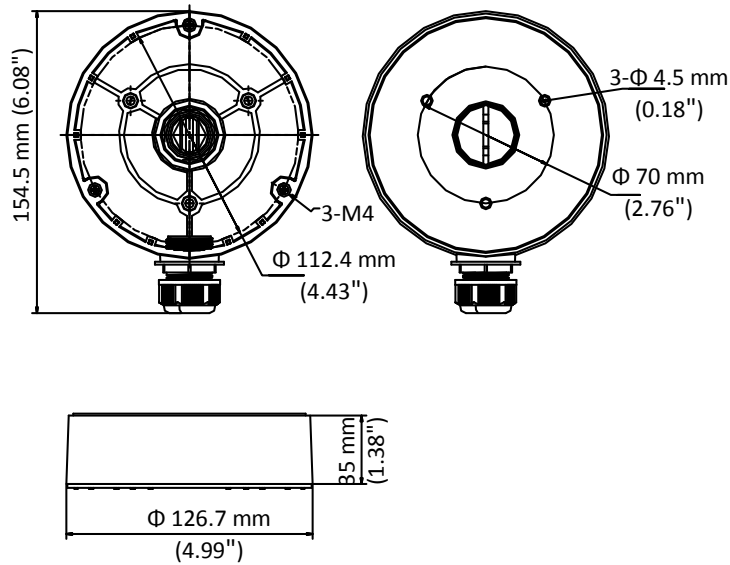

DS-1280ZJ-DM8-Black

Junction Box for Dome Camera

Feature

- Aluminum alloy material with surface spray treatment
- With side inlet(s) and bottom inlet(s)
- With interchangeable bottom waterproof cover and side gland nut
- Adopts waterproof design

Dimension

Available Model

DS-1280ZJ-DM8-Black

Parameter

Model	DS-1280ZJ-DM8-Black
Parameters	Junction Box for Dome Camera
Appearance	Hikvision Black
Material	Aluminum Alloy
Dimension	Φ126.7 mm × 35 mm (4.99" × 1.38")
Weight	Approx. 210 g (0.46 lb.)

Notes

- The junction box should be installed on the flat surface.
- The waterproof rubber is necessary for the outdoor application.
- The wall should be capable of supporting at least 3 times as much as the total weight of the camera, and the junction box.
- The maximum load capacity of the junction box is 1 kg (2.2 lb.).