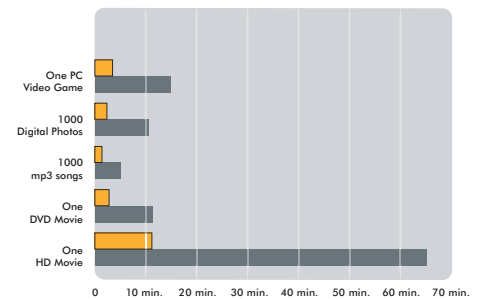

Turbocharged Gigabit Speed Minutes to Transfer

● NETGEAR Storage Central Turbo (SC101T) ● Typical 100 Mbps NAS device

1-888-NETGEAR (638-4327)
Email: info@NETGEAR.com