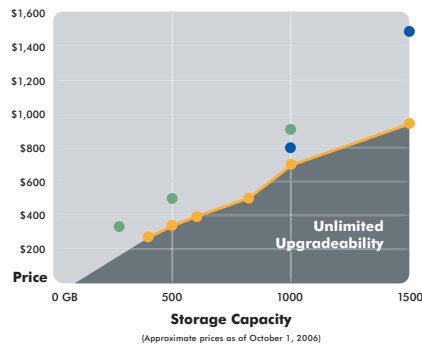

The Most Flexible and Upgradeable Device with the Lowest Price

● NETGEAR Storage Central Turbo ● Maxtor Shared Storage ● Buffalo Terastation