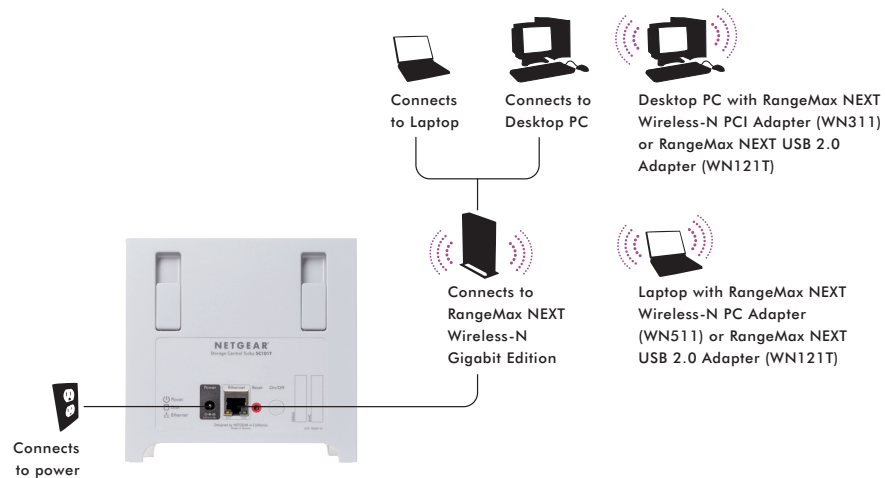

Features

- Fast, shareable, and expandable network storage
- Accepts one or two 3.5-inch SATA drives of any capacity (sold separately)
- High-speed gigabit Ethernet network connection enables faster file transfers
- Expandable—upgrade SATA drives or add another Storage Central Turbo device
- Disk-mirroring protects your data by automatically creating a backup
- Smart Wizard installation CD simplifies set-up and drive configuration
- Storage Central Turbo appears like a new letter drive was added to your PC
- Accessible from any PC on the network
- New data disk volumes can be configured as public or private and password protected
- Includes advanced synchronization software for automatic backup

Turbocharged Gigabit Speed Minutes to Transfer

● NETGEAR Storage Central Turbo (SC101T) ● Typical 100 Mbps NAS device

1-888-NETGEAR (638-4327)
Email: info@NETGEAR.com

Fast, shareable network storage

NETGEAR's Storage Central Turbo is a flexible, upgradeable way to store your music, photos and videos—and access them at gigabit speeds. Simply insert one or two 3.5-inch SATA drives of any capacity from any vendor (sold separately) into Storage Central Turbo, connect it to any router or switch, and Smart Wizard takes care of the configuration. It functions just like a local disk drive, accessible from any network computer, but without requiring a dedicated PC. Advanced backup and synchronization software protects against data loss automatically with mirroring. And as your storage needs grow, Storage Central Turbo keeps pace by letting you upgrade with larger capacity SATA drives—and even additional Storage Central Turbo devices.

Storage Central Turbo: your network's virtual warehouse

System Requirements

- Microsoft® Windows® 2000 (SP4), XP Home or Pro (SP1 or SP2)
- DHCP server in the network
- Compatible with Serial ATA (SATA) hard disks